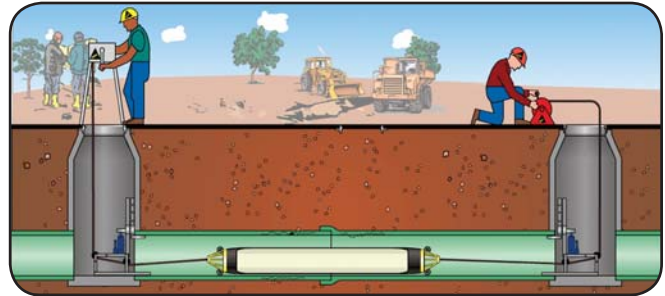

Features on 6-10" and 8-12":

- Integrated cage/wheel assembly for ease of movement down the pipe
- Bypass design allows sewage bypass during repair
- Unique centered inflation port for use with push rod inflation poles
- Wire harness keeps unit centered in pipe
- 2" bypass allows for continuous sewer flow

Point Repair Carrier